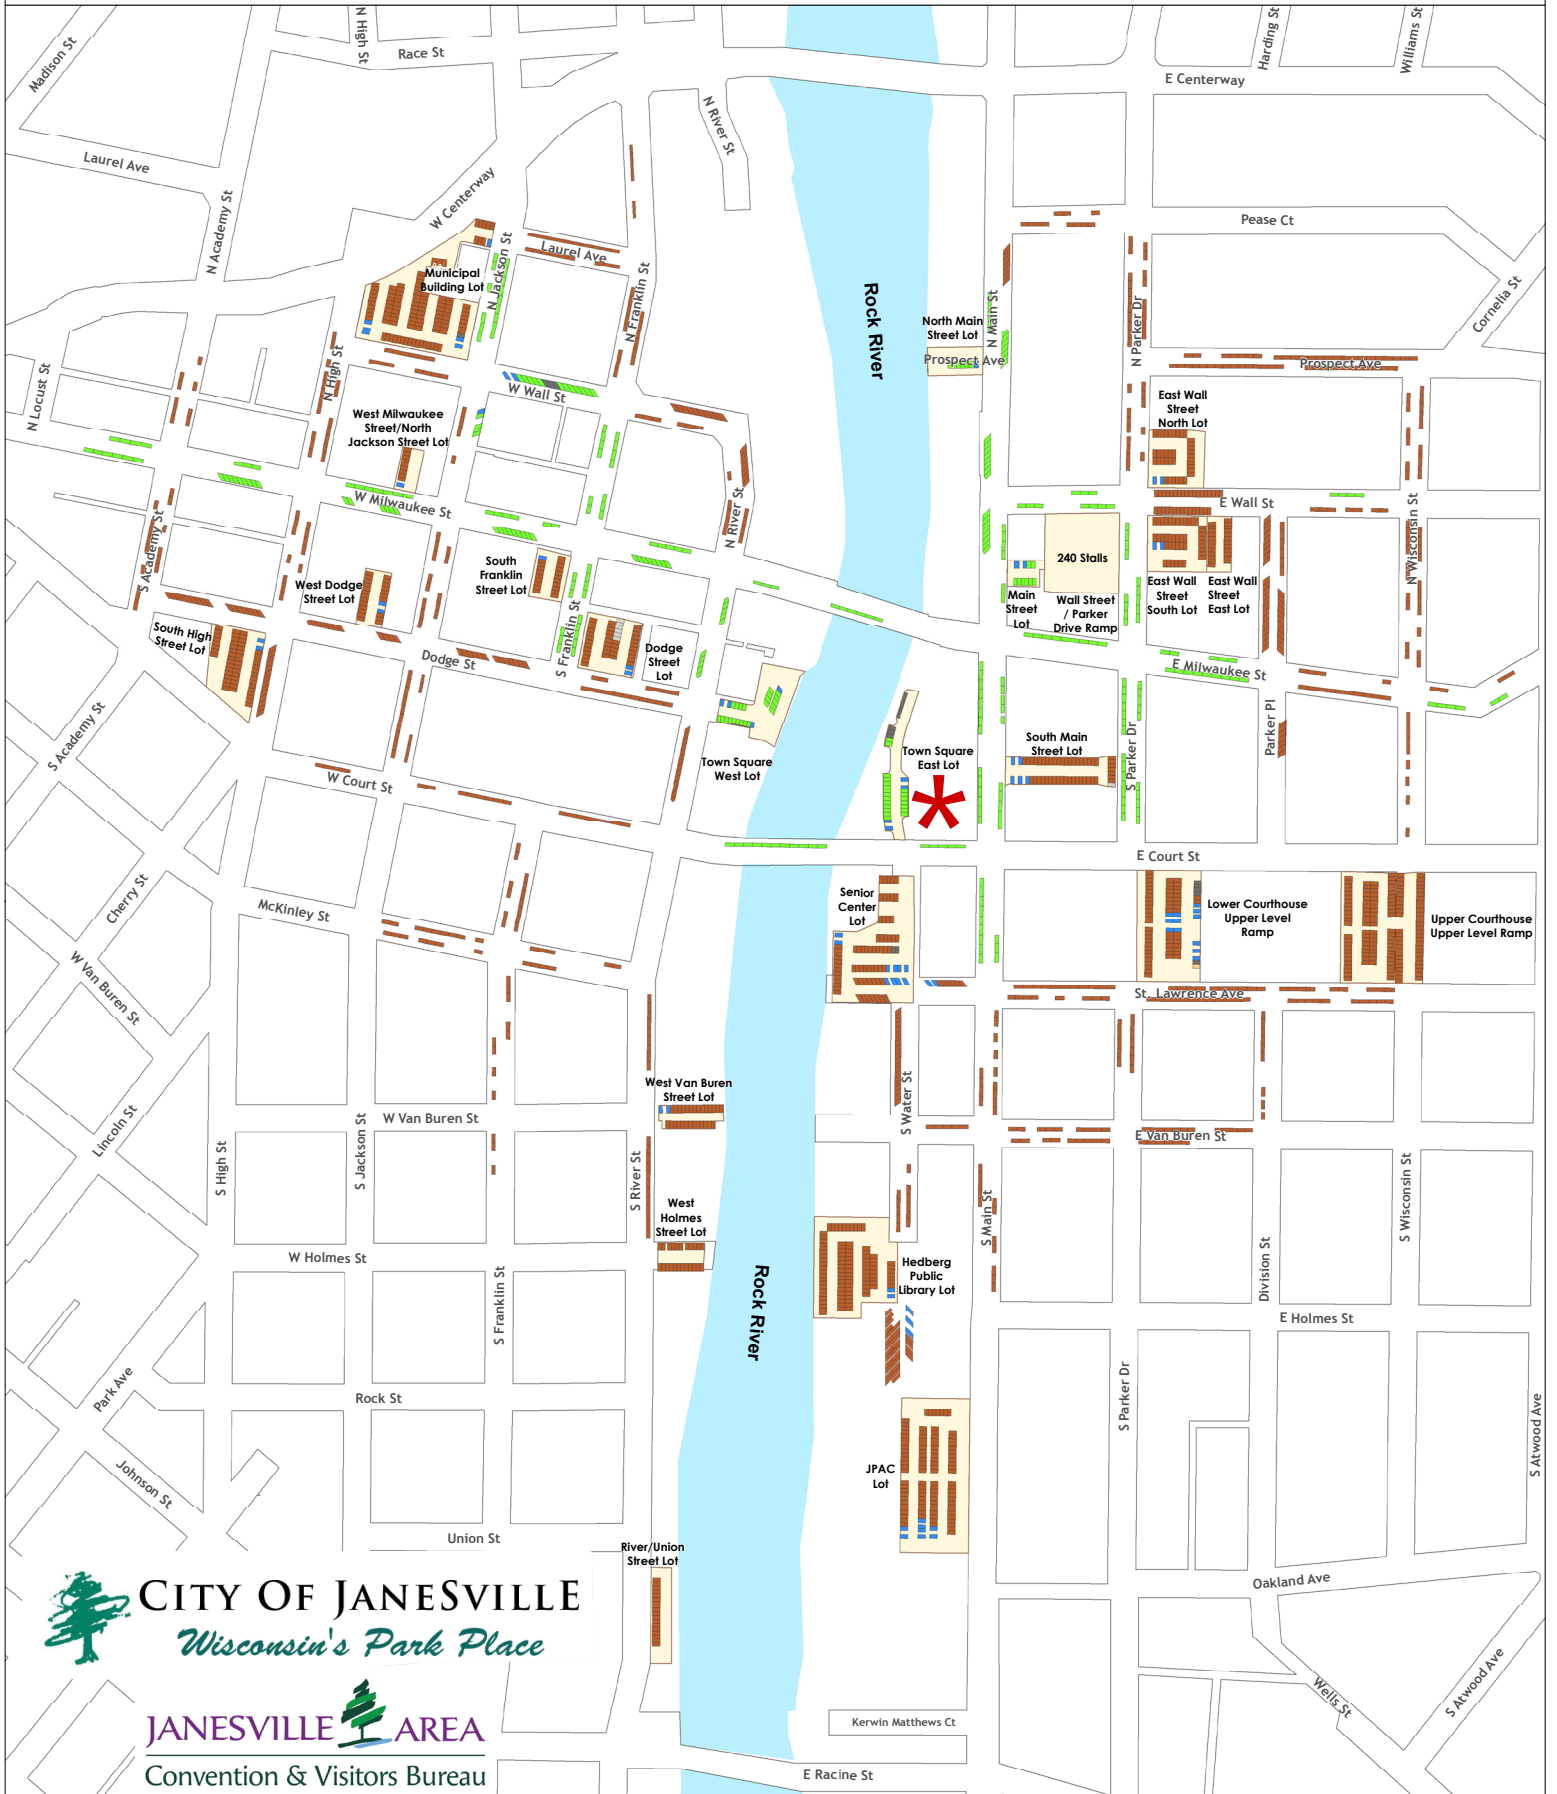

Downtown Janesville Parking Lots & On-Street Parking

CITY OF JANESVILLE
Wisconsin's Park Place

JANESVILLE AREA

Convention & Visitors Bureau

Downtown Parking Duration

- 2 Hours
- All-Day
- Accessible
- 10 Minutes
- 15 Minutes
- Public Parking Lot
- Leased
- Reserved